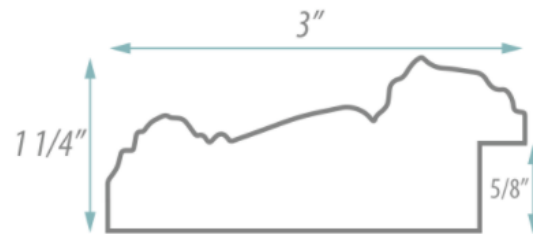

SPECIFICATION SHEET

FRAMED MIRROR

MODEL#: FM 79603-15X30

FRAMED MIRRORS COLLECTION

FEATURES:

- ONE 15X30" HIGH RESOLUTION SILVER PLATE GLASS MIRROR SIZE W/ DECORATIVE FRAME.
- "WALL HUGGER" HANGER FOR MOUNTING INCLUDED.
- STANDARD MOUNTING STYLE IS VERTICAL. FOR HORIZONTAL, PLEASE SPECIFY WHEN ORDERING.
- PACKED IN FOUR WALL (FOLDED DOUBLE WALL) CORRUGATION.
- STYLE: ORNATE
- COLOR: CREAM
- FINISH: RUSTIC

MIRROR FINISHES:

- FLAT POLISHED EDGE
- BEVELED EDGE

OVERALL SIZE DIMENSION: 21" WIDE X 36" HIGH X 1 1/4" DEEP